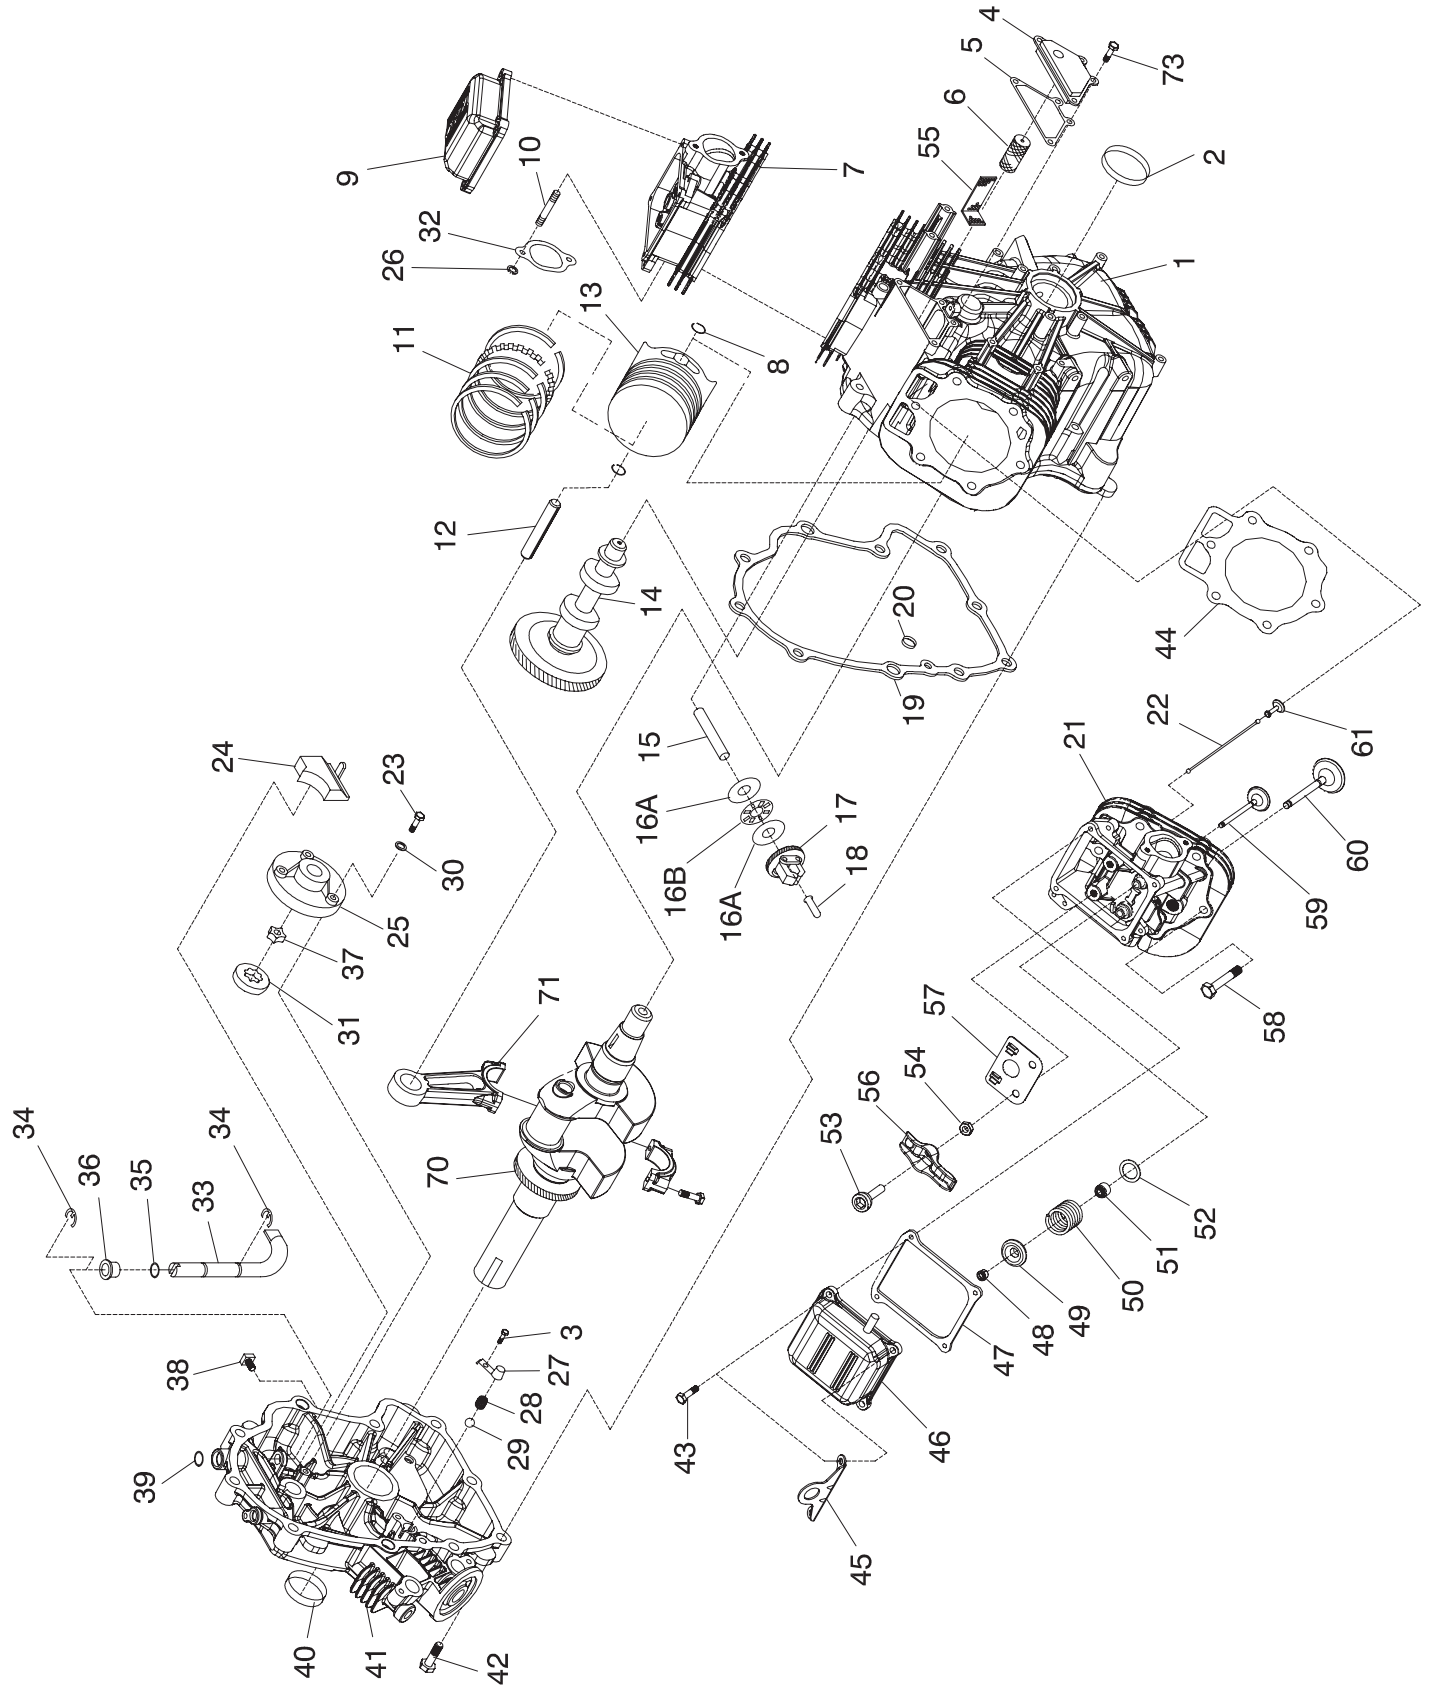

GENERAC[®]

POWER SYSTEMS, INC.

GTV990

Engine Parts Manual

Model: 005057-0

ITEM	PART NO.	QTY.	DESCRIPTION	ITEM	PART NO.	QTY.	DESCRIPTION
1	0C5730B	1	ASSY,CRANKCASE VS W/SLEEVE	38	0D4788	1	PLUG, DRAIN
2	0E9843	1	SEAL, 38 I.D. CRANKSHAFT	39	0C2993	1	SEAL, GOVERNOR SHAFT
3	090388	2	SCREW, HHTT M6-1.0 X 12 YC	40	0E9842	1	SEAL, 42 I.D. CRANKSHAFT
4	0C5372	1	ASSEMBLY, BREATHER	41	0C57320SRV	1	ASSEMBLY, SUMP WITH SLEEVE
5	0C3005	1	GASKET, BREATHER COVER	42	0C3006	9	SCREW, HHFC M10-1.5 X 55
6	0E3372A	1	SEPARATOR, OIL BREATHER GTV	43	080318	8	SCREW HHFC M6-1.0 X 25
7	0D8067A	1	ASSEMBLY, HEAD #1	44	0C2978	2	GASKET, HEAD
8	071983	4	RETAINER, PISTON PIN 20	45	0C8808	1	HOOK, LIFTING
9	0C2981C	1	ROCKER, COVER NO OIL FILL	46	0D7477A	1	ASSEMBLY, ROCKER COVER W/ BARB FOR PULSE
10	045761A	4	STUD M8-1.25/10MM X 30 G5 ZINC	47	0C2979	2	GASKET, VALVE COVER
11	0215330SRV	2	SET, PISTON RING 90MM	48	086515	4	KEEPER, VALVE SPRING (SET OF 2)
12	0E1466	2	PIN, PISTON 20 DIA X 48 L	49	0D2274	4	RETAINER, VALVE SPRING
13	0E2950	2	PISTON DISH TOP DIA 90	50	0D3867	4	SPRING, VALVE
14	0D4041	1	ASSEMBLY, CAMSHAFT & GEAR	51	078672	2	SEAL, VALVE STEM D7
15	0C2983	1	SHAFT, GOVERNOR	52	0C5371	4	WASHER, VALVE SPRING
16A	0C2985A	2	ROLLER BEARING, GOVERNOR PLATE	53	072694	4	STUD, ROCKER ARM PIVOT
16B	0C2985B	1	ROLLER BEARING, GOVERNOR	54	0D3998	4	NUT, HEX M8-1.0 G8 YEL CHR
17	0E2743	1	ASSEMBLY,GOVERNOR GEAR	55	0E3273	1	SCREEN C'CASE BREATHER GTV
18	0A7811	1	SPOOL, GOVERNOR MACHINED	56	0D5313	4	ROCKER ARM
19	0C2977	1	GASKET, CRANK CASE	57	0D6024	2	PLATE, PUSH ROD GUIDE
20	0C5943	1	SEAL, OIL PASSAGE	58	0C2976	12	SCREW HHFC M8-1.25 X 65
21	0D8067B	1	ASSEMBLY, HEAD #2	59	086516	2	VALVE, EXHAUST
22	0D9853D	4	PUSHROD, 147	60	0C2229	2	VALVE, INTAKE
23	021374	3	SCREW SHC M6-1.0 X 30 G8.8	61	083897	4	TAPPET, SOLID
24	0C2994	1	SCREEN, OIL PICKUP	*62	0D40150SRV	1	KIT, OIL RELIEF
25	0C2997	1	COVER, GEROTOR	*63	0D94190SRV	1	KIT, SUMP
26	0F0462	4	NUT W/TOOTH WSHR M8-1.25	*64	0E9422AESV	1	KIT, GASKET
27	0C3011	2	COVER, OIL RELIEF	*65	0E29500SRV	1	KIT, PISTON & RINGS
28	0C3009	2	SPRING, OIL RELIEF	*66	0E43550SRV	1	KIT, BREATHER ASSY GTV
29	0C3010	2	BALL, 1/2D OIL RELIEF	*67	0E27430SRV	1	KIT, GOVERNOR ASSEMBLY
30	093873	3	WASHER, LOCK RIB M6	*68	0D8675ASRV	1	KIT, HEAD ASSEMBLY CYLINDER 1
31	0C2996	1	GEROTOR, OUTER	*69	0D8675BSRV	1	KIT, HEAD ASSEMBLY CYLINDER 2
32	0C4138	2	GASKET, EXHAUST	70	0E4357J	1	ASSY C'SHAFT & GEAR 100MM
33	0D1667	1	ARM, GOVERNOR	71	0E3223	2	CONNECTING ROD
34	0C2991	2	E-RING, GOVERNOR ARM	73	0D6147	4	SCREW, HHFC M6-1.0 X 10mm
35	0C2988	1	THRUST WASHER, GOVERNOR				
36	0C2992	1	BUSHING, GOVERNOR LOWER				
37	0C2995	1	GEROTOR, INNER				